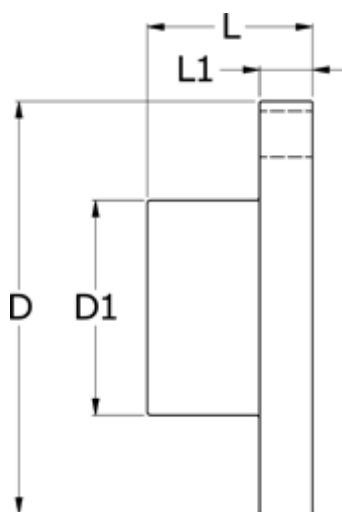

Article number: 330728501

Description: Coupling Rupex size 285
Part 1

Measures

D	= 285
D1	= 164
L	= 110
L1	= 32
Max bore	= 100
Torque (N m)	= 4300